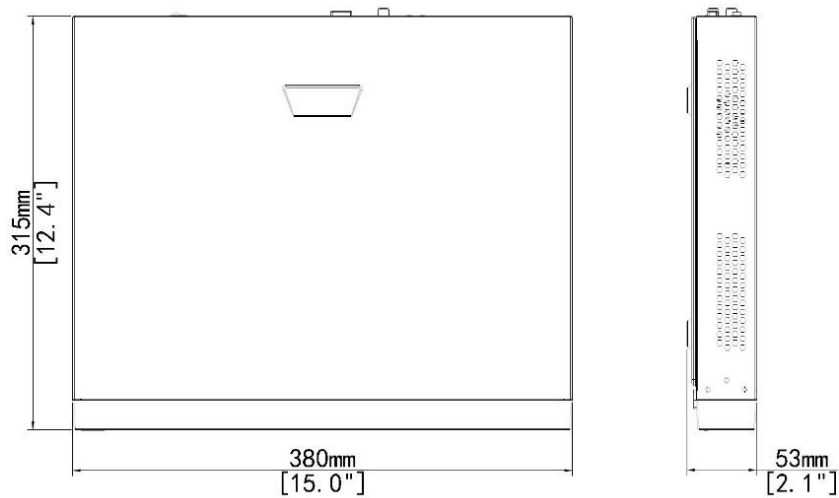

Dimensions