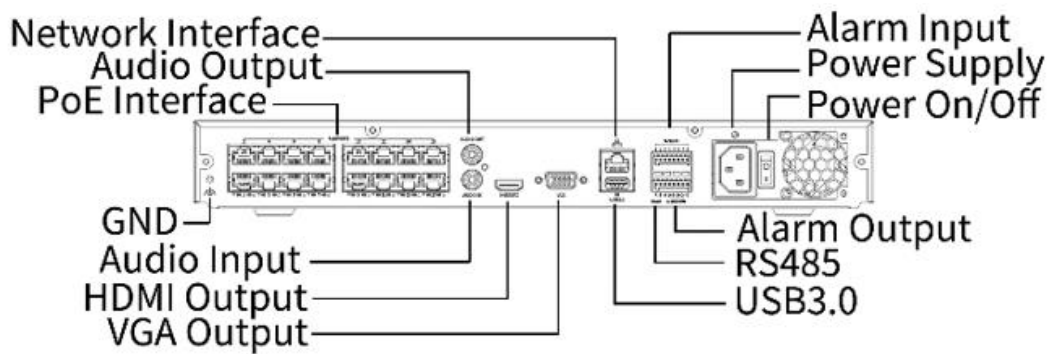

Rear Panel

*Product specifications and availability are subject to change without notice.

*Despite our best efforts, technical or typographical errors may exist in this document. Guardeon cannot be held responsible for any such errors and reserves the right to change the contents of this document without prior notice.